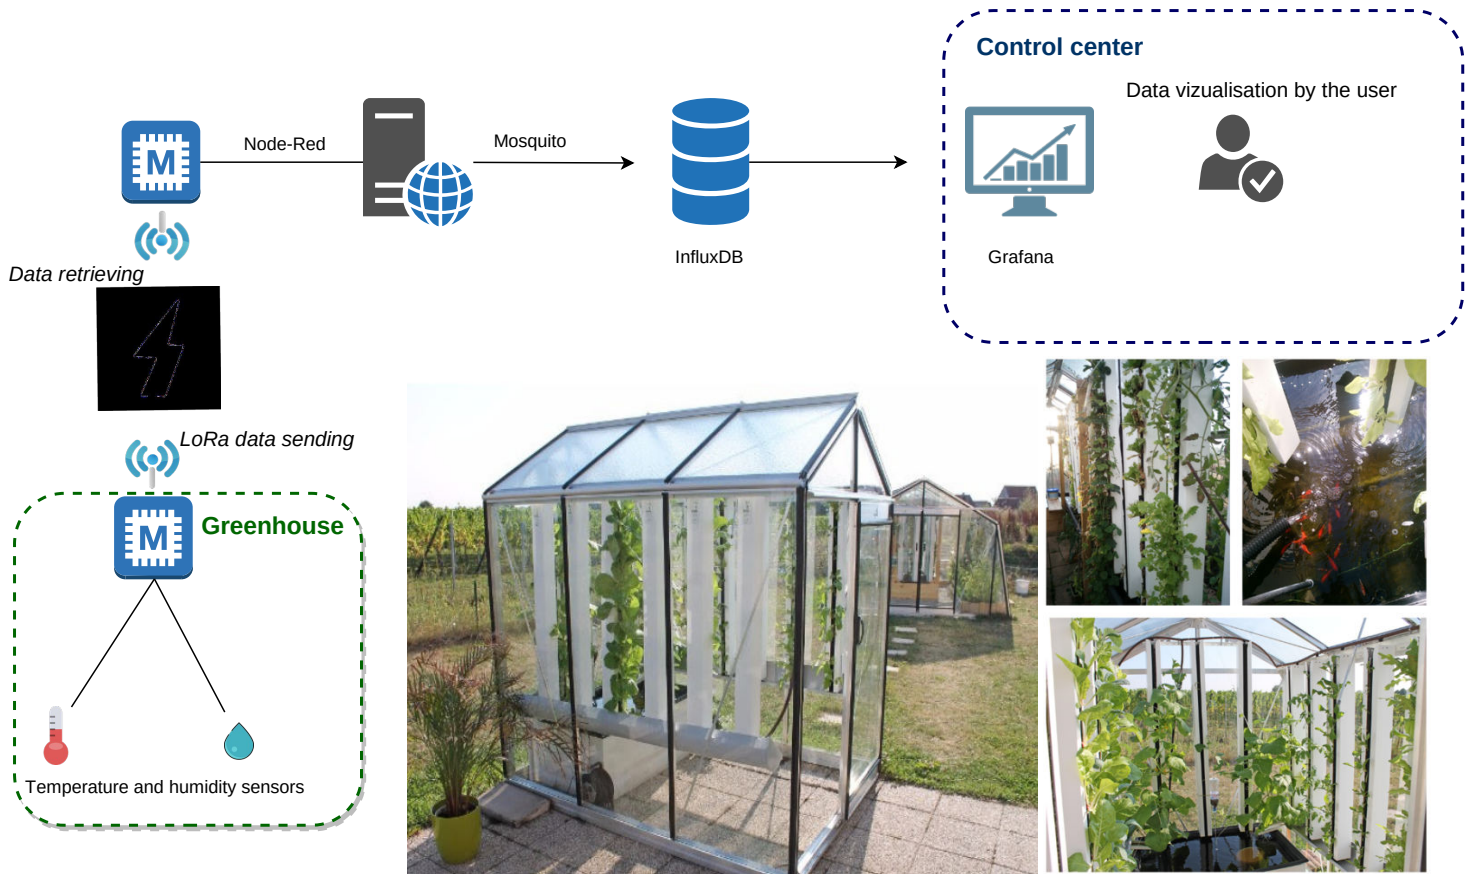

# I-Greenhouse

Monitor real-life greenhouse  
for organic and auto-production agriculture  
with LoRa and SigFox  
endpoints and low-cost gateways

### Open Hardware

Adafruit Feather  
LoPy SiPy  
STM32 Nucleo