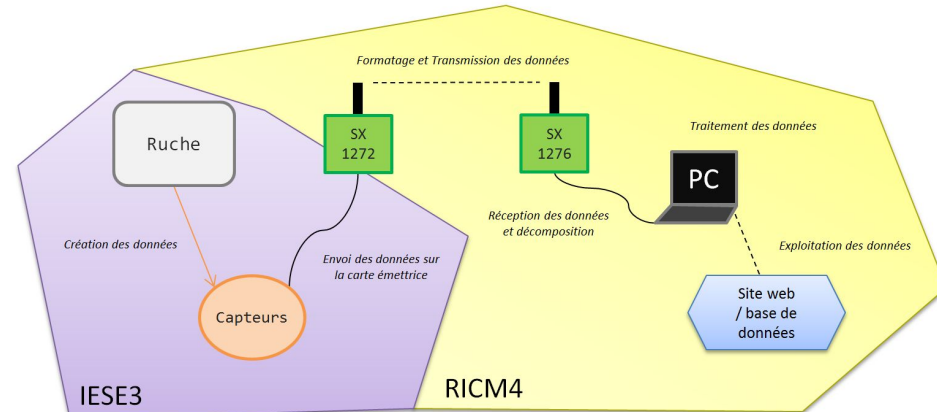

Connected Hive

BESNIER Benjamin - LEVESQUE Théo - WEILL William

Presentation

Sensors placed in a hive
Improve honey production
Doesn't need to go on site

Deployment example

Tasks completed and roadmap

- ✓ STM32 programs (send and receive)
- ✓ Docker images for RPi and VM
(Packets forwarder, MQTT Broker, Node-RED, InfluxDB, Grafana)
- ✗ Custom data formatting for LoRa transmission
- ✗ Data visualization with Grafana
- ✗ LoRaWAN