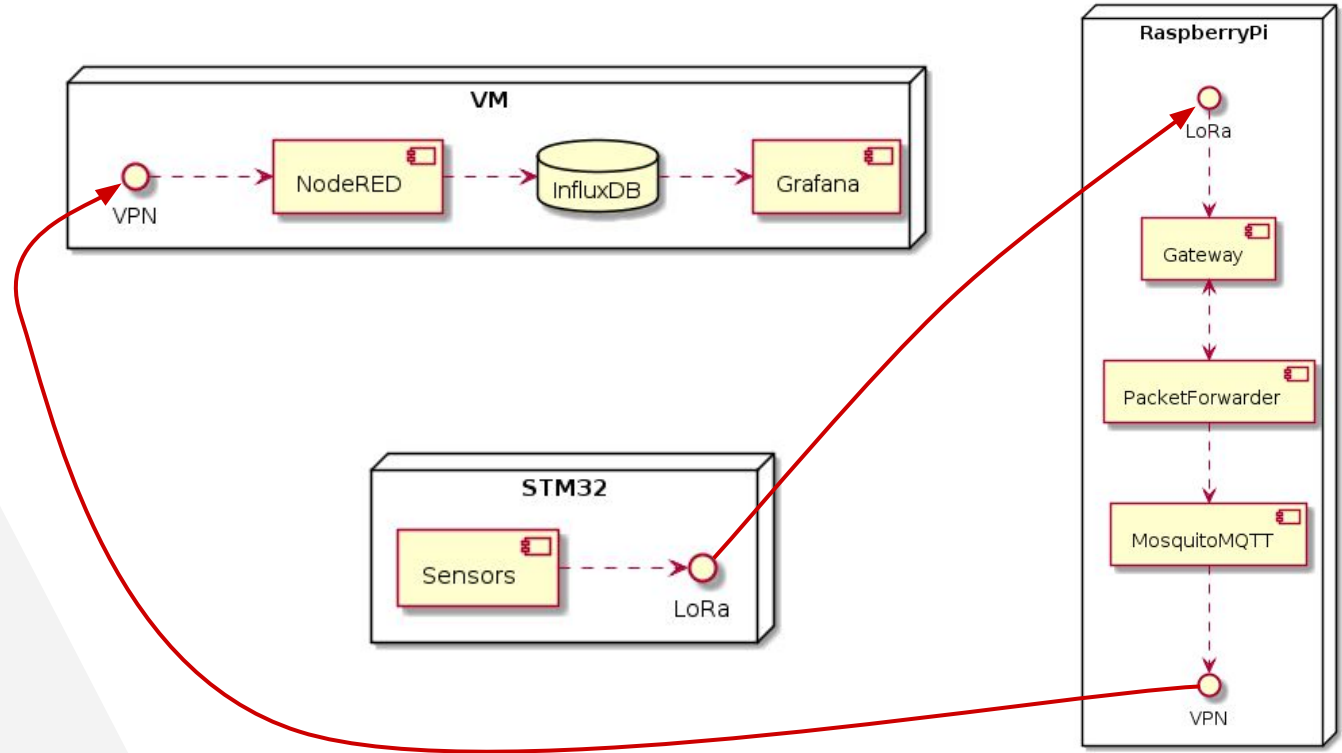

Connected Hive

BESNIER Benjamin - LEVESQUE Théo - WEILL William

Presentation

Sensors placed in a hive
Improve honey production
Doesn't need to go on site

Deployment example

Tasks completed and roadmap

- ✓ STM32 programs (send and receive)
- ✓ Docker images for RPi and VM
(Packets forwarder, MQTT Broker, Node-RED, InfluxDB, Grafana)
- ✗ Custom data formatting for LoRa transmission
- ✗ Data visualization with Grafana
- ✗ LoRaWAN