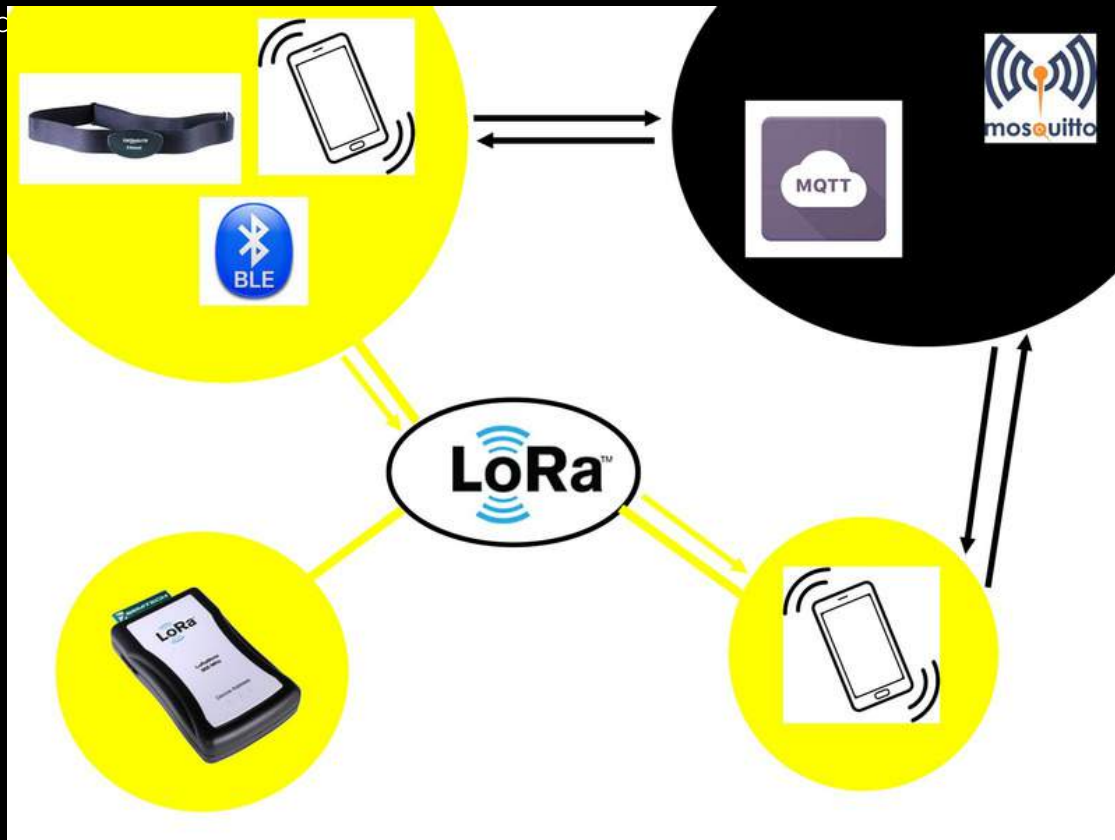

[github/ultratrail.com](https://github.com/ultratrail.com)

UNIVERSITÉ  
**Grenoble  
Alpes**

# ULTRA TRAIL

Romane Gallier - Alexandre Ferrera

MOBILE APPLICATION

Alexandre est la personne la plus proche de Romane à 78,609km

YOU CAN CONNECT YOUR BLEUTHOOTH DEVICE

AND ADD THE PEOPLE YOU LIKE TO FOLLOWS THEM

AND KNOW WHERE THEY ARE IN ANY TIME THANKS TO LORA NETWORK