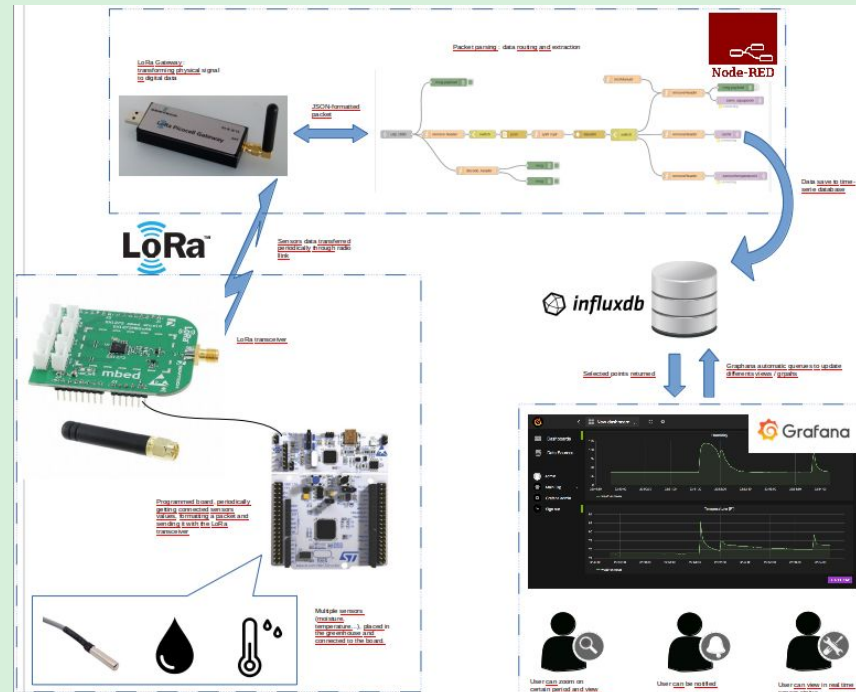

I-Greenhouse

Mid-term presentation

*OZENDA Thomas, FERREIRA Joffrey, SURIER G.
Aurélien*

What's done

(Working) mockup we have presented during the JPO and the Anniversary

Work-in-progress

Backend things

- Optimizing protocol with IESE
- Finishing and releasing Gateway
- Install LoRa**WAN** server

User-side : views, interactions

- Centralizing Graphana views (creating nice UI)
- Implementing alerts
- Test Jyze (proprietary but powerful!)
- OpenHAB integration